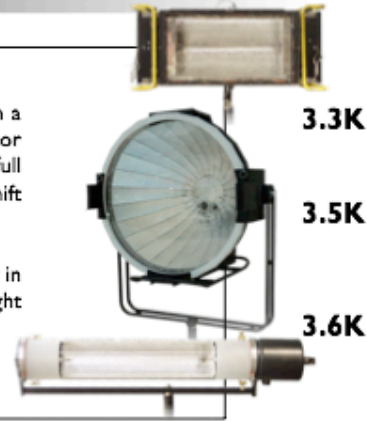

SoftSun lighting systems create the look of natural sunlight from a soft wide source that wraps around an object without bounce or diffusion. The ESL xenon lamp strikes instantly to full power full color temperature SoftSun units are fully dimmable without any shift in color, maintaining a CRI of 96 or better at a steady 5400°K.

	3.3K	3.5K	3.6K
Dimensions	26" x 12" x 9" 66 x 30 x 23 cm	28" x 28" x 22" 71 x 71 x 56 cm	42" x 8" round 107 x 20 cm
Weight	24 lbs. (11 kg)	37 lbs. (16.8 kg)	21 lbs. (9.5 kg)
Light Output	3,300 watts	3,500 watts	3,600 watts
Color Temperature	5400° Kelvin	5400° Kelvin	5400° Kelvin
Beam Angle	100° H x 30° V	33° round	110° H x 90° V
Footcandles @ 10 ft.	400	850	210

Call for full photometric data.

3X Power Supply Powers any 3K head

Input Power	200-250V AC, Single Phase, 30 amps
Dimensions	8" x 28" x 12" 20 x 71 x 30 cm
Weight	35 lbs. (15.9 kg)

LUMINYS

Illuminating ideas in high-intensity lighting™
6601 Santa Monica Boulevard Hollywood, CA 90038 T | 323 461 6361 F | 323 461 8530 www.luminyscorp.com