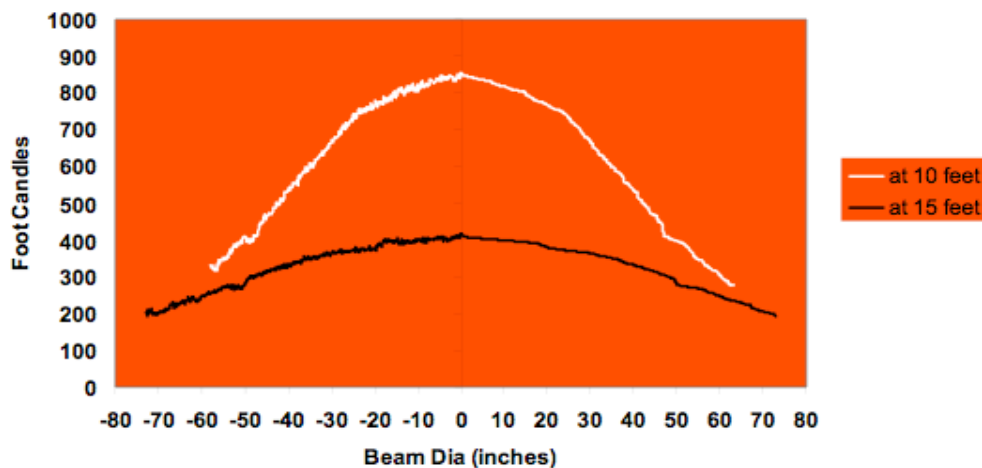

3.5K Soft PAR